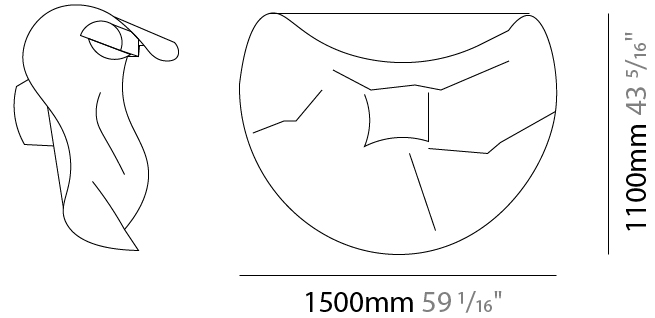

NON SO! SURFACE

D132142- _____
base number

1. To build a product code in our configurator select the specify button on the base model # product page
2. To build a manual product code on this datasheet choose from the options listed below in blue font and add the suffix to the base model #

GENERAL

Series: Non So!
Brand: Knikerboker
Division: Design
Mounting Type: Surface
Mounting Location: Ceiling
Subcategory: Ambient

PHYSICAL

Shape: Abstract
Length (mm): 1500
Length (in): 59 1/16
Height (mm): 1100
Height (in): 43 5/16
Extension (mm): 400
Extension (in): 15 3/4
Light Distribution: Indirect
Fixture Finish: EWH / EBK / MAN / COF / PRD / SLF / GLF / CLF / BRL / EWS / EWG / EWC / EWR / EBS / EBG / EBC / EBC / EBB / MAS / MAD / MAC / MAB / COS / CGO / CCL / CBL / PRS / PRG / PRC / PRB
Fixture Material: Metal

ELECTRICAL

Lamp Type: LED
Input Wattage (W): 42
Total Output Wattage (W): 40
Dimming: Tri-Mode (Non-Dimming and Phase Dimming (120Vac only) and 0-10V Dimming)
Driver Included: Yes
Driver Location: Integrated
Driver Type: Constant Current - Universal
Driver Class: Class 2
Input Voltage (V): 120 - 277
Constant Current (MA): 250
Upon Request: 0-10Vdc dimming / Phase dimming @120Vac / Non-dimming 120/277Vac

LED

Number of LEDs: 4
Color Temperature (°K): 3000
Max. Delivered Lumen (lm): 4400
CRI: >85 CRI
Lamp Life (hrs): 50000

OPTICAL

RATINGS AND CERTIFICATIONS

Certified By: Certified for North American Standards
IP rating: IP20