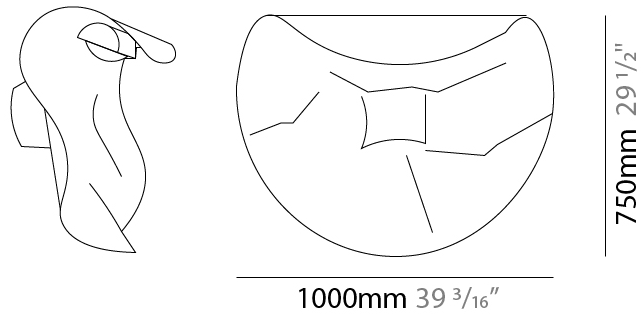

NON SO! SURFACE

D132141- _____
base number

1. To build a product code in our configurator select the specify button on the base model # product page
2. To build a manual product code on this datasheet choose from the options listed below in blue font and add the suffix to the base model #

GENERAL

Series: Non So!
Brand: Knikerboker
Division: Design
Mounting Type: Surface
Mounting Location: Ceiling
Subcategory: Ambient

PHYSICAL

Shape: Abstract
Length (mm): 1000
Length (in): 39 3/8
Height (mm): 750
Height (in): 29 1/2
Extension (mm): 320
Extension (in): 12 5/8
Light Distribution: Indirect
Fixture Finish: EWH / EBK / MAN / COF / PRD / SLF / GLF / CLF / BRL / EWS / EWG / EWC / EWR / EBS / EBG / EBC / EBC / EBB / MAS / MAD / MAC / MAB / COS / CGO / CCL / CBL / PRS / PRG / PRC / PRB
Fixture Material: Metal

ELECTRICAL

Lamp Type: LED
Input Wattage (W): 31.5
Total Output Wattage (W): 30
Dimming: Tri-Mode (Non-Dimming and Phase Dimming (120Vac only) and 0-10V Dimming)
Driver Included: Yes
Driver Location: Integrated
Driver Type: Constant Current - Universal
Driver Class: Class 2
Input Voltage (V): 120 - 277
Constant Current (MA): 250
Upon Request: 0-10Vdc dimming / Phase dimming @120Vac / Non-dimming 120/277Vac

LED

Number of LEDs: 3
Color Temperature (°K): 3000
Max. Delivered Lumen (lm): 3300
CRI: >85 CRI
Lamp Life (hrs): 50000

OPTICAL

RATINGS AND CERTIFICATIONS

Certified By: Certified for North American Standards
IP rating: IP20