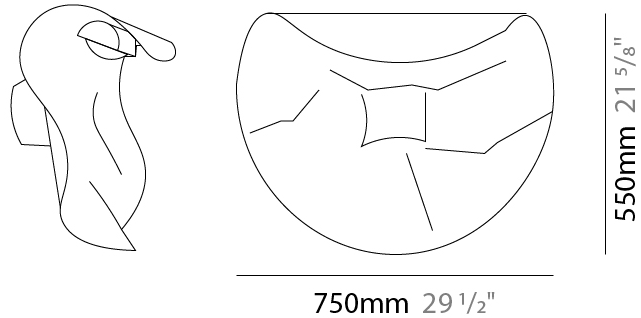

NON SO! SURFACE

D132140- _____
base number

1. To build a product code in our configurator select the specify button on the base model # product page
2. To build a manual product code on this datasheet choose from the options listed below in blue font and add the suffix to the base model #

GENERAL

Series: Non So!
Brand: Knikerboker
Division: Design
Mounting Type: Surface
Mounting Location: Ceiling
Subcategory: Ambient

PHYSICAL

Shape: Abstract
Length (mm): 750
Length (in): 29 1/2
Height (mm): 550
Height (in): 21 5/8
Extension (mm): 280
Extension (in): 11
Light Distribution: Indirect
Fixture Finish: EWH / EBK / MAN / COF / PRD / SLF / GLF / CLF / BRL / EWS / EWG / EWC / EWR / EBS / EBG / EBC / EBC / EBB / MAS / MAD / MAC / MAB / COS / CGO / CCL / CBL / PRS / PRG / PRC / PRB
Fixture Material: Metal

ELECTRICAL

Lamp Type: LED
Input Wattage (W): 21
Total Output Wattage (W): 20
Dimming: Tri-Mode (Non-Dimming and Phase Dimming (120Vac only) and 0-10V Dimming)
Driver Included: Yes
Driver Location: Integrated
Driver Type: Constant Current - Universal
Driver Class: Class 2
Input Voltage (V): 120 - 277
Constant Current (MA): 250
Upon Request: 0-10Vdc dimming / Phase dimming @120Vac / Non-dimming 120/277Vac

LED

Number of LEDs: 2
Color Temperature (°K): 3000
Max. Delivered Lumen (lm): 2200
CRI: >85 CRI
Lamp Life (hrs): 50000

OPTICAL

RATINGS AND CERTIFICATIONS

Certified By: Certified for North American Standards
IP rating: IP20